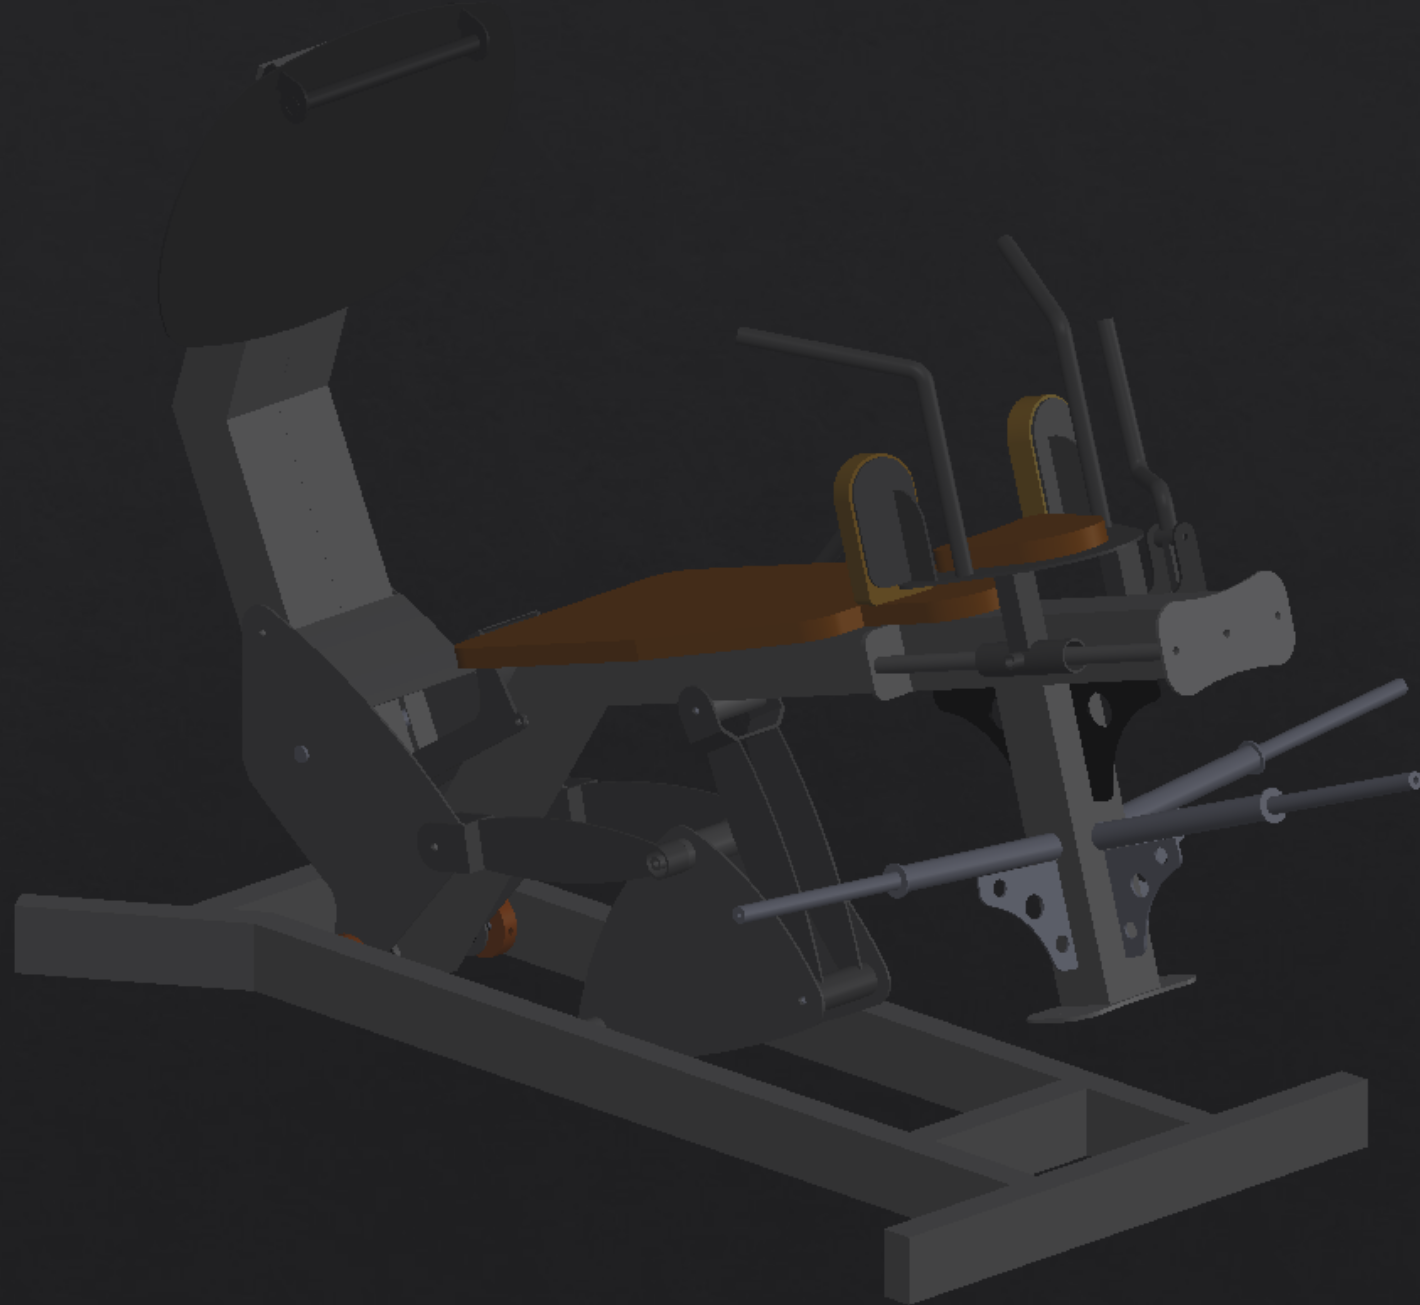

A photograph of a gym interior, slightly dimmed and overlaid with a semi-transparent dark grey filter. The gym is filled with various exercise machines, including treadmills, ellipticals, and weight machines. Several people are visible in the background, some standing and some using the equipment. The overall atmosphere is professional and active.

VAXX

EQUIPAMENTOS DE MUSCULAÇÃO

A X X

V

EQUIPAMENTOS DE
MUSCULAÇÃO